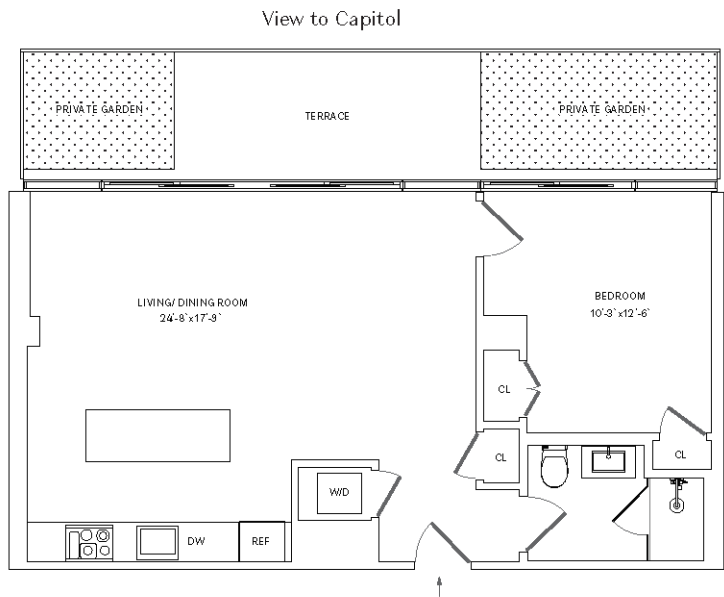

1357 R STREET, NW
WASHINGTON, D.C. 20009
T. 202 836 9090
LIZDC.COM

*Floor plans are artists renderings and are shown for illustration purposes only. All square feet are approximate only.