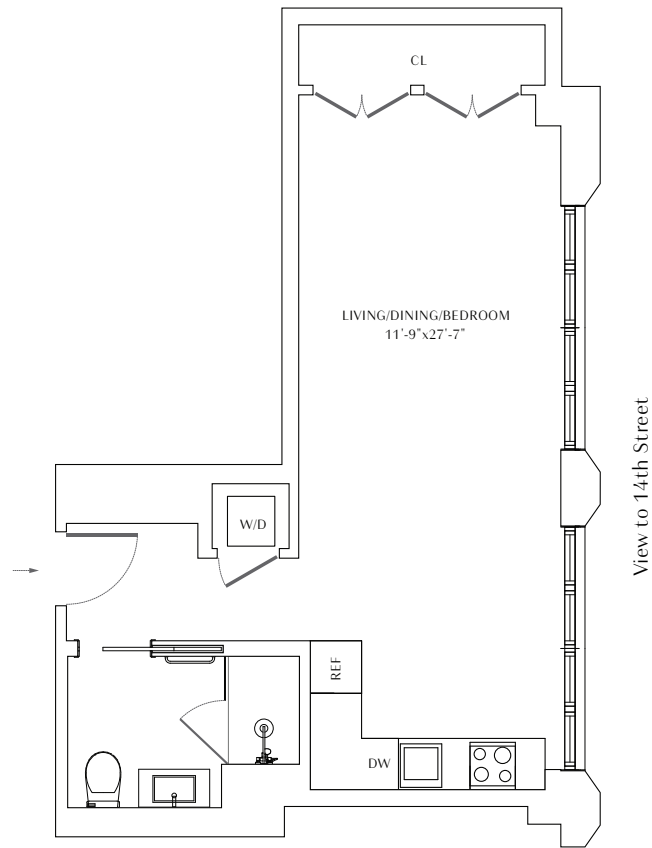

510	RESIDENCE SQ. FT.
	OUTDOOR SQ. FT.
	BEDROOM(S)
1	BATHROOM(S)
RENT:	
DATE AVAILABLE:	

KEY MAP

14TH STREET

UNIT FEATURES

- Annabelle Selldorf design
- Floor to ceiling windows
- Ceiling heights up to 9'6"
- Bluetooth enabled unit access
- Nest thermostats
- Full-size washer and dryer

*Floor plans are artists renderings and are shown for illustration purposes only. All square feet are approximate only.

1357 R STREET, NW
WASHINGTON, D.C. 20009

T. 202 836 9090

LIZDC.COM