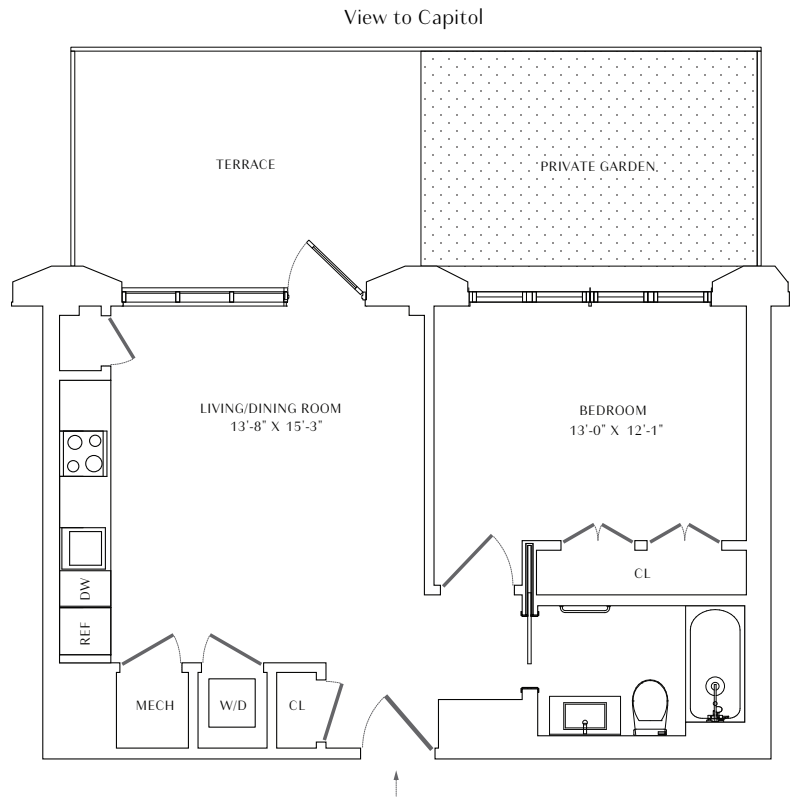

*Floor plans are artists renderings and are shown for illustration purposes only. All square feet are approximate only.

1357 R STREET, NW
WASHINGTON, D.C. 20009
T. 202 836 9090
LIZDC.COM