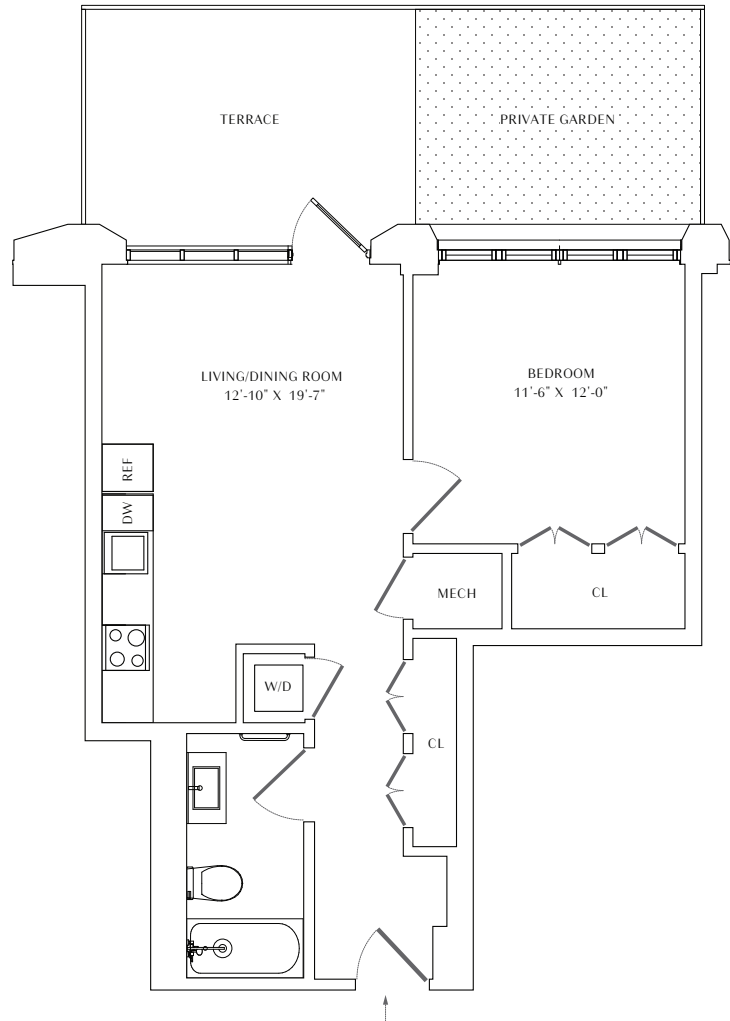

| | |
|-----------------|-------------------|
| 605 | RESIDENCE SQ. FT. |
| 258 | OUTDOOR SQ. FT. |
| 1 | BEDROOM(S) |
| 1 | BATHROOM(S) |
| RENT: | |
| DATE AVAILABLE: | |

KEY MAP

14TH STREET

UNIT FEATURES

- Annabelle Selldorf design
- Floor to ceiling windows
- Ceiling heights up to 9'6"
- Bluetooth enabled unit access
- Nest thermostats
- Full-size washer and dryer

KITCHEN

- Miele & Bosch panelized appliances
- Scavolini Cabinets from Italy
- Pietra Cardosa Italian counters
- Glassos backsplash

BATHROOM

- Scavolini vanity
- Robern medicine cabinets
- Waterworks fixtures
- Glassos countertops

View to Capitol

*Floor plans are artists renderings and are shown for illustration purposes only. All square feet are approximate only.