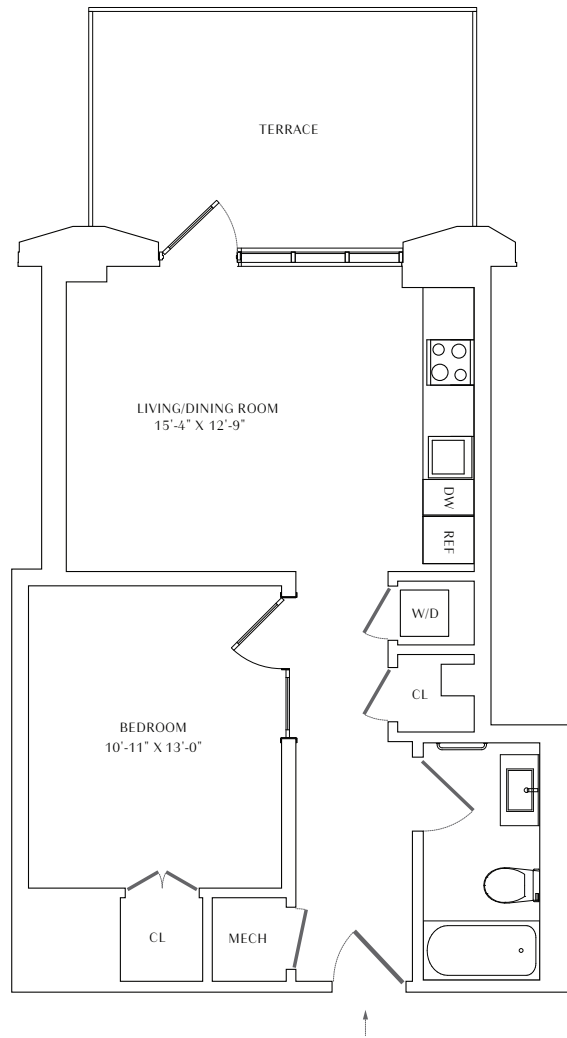

606	RESIDENCE SQ. FT.
156	OUTDOOR SQ. FT.
1	BEDROOM(S)
1	BATHROOM(S)
RENT:	
DATE AVAILABLE:	

KEY MAP

14TH STREET

UNIT FEATURES

- Annabelle Selldorf design
- Floor to ceiling windows
- Ceiling heights up to 9'6"
- Bluetooth enabled unit access
- Nest thermostats
- Full-size washer and dryer

View to Capitol

1357 R STREET, NW
 WASHINGTON, D.C. 20009
 T. 202 836 9090
 LIZDC.COM

*Floor plans are artists renderings and are shown for illustration purposes only. All square feet are approximate only.