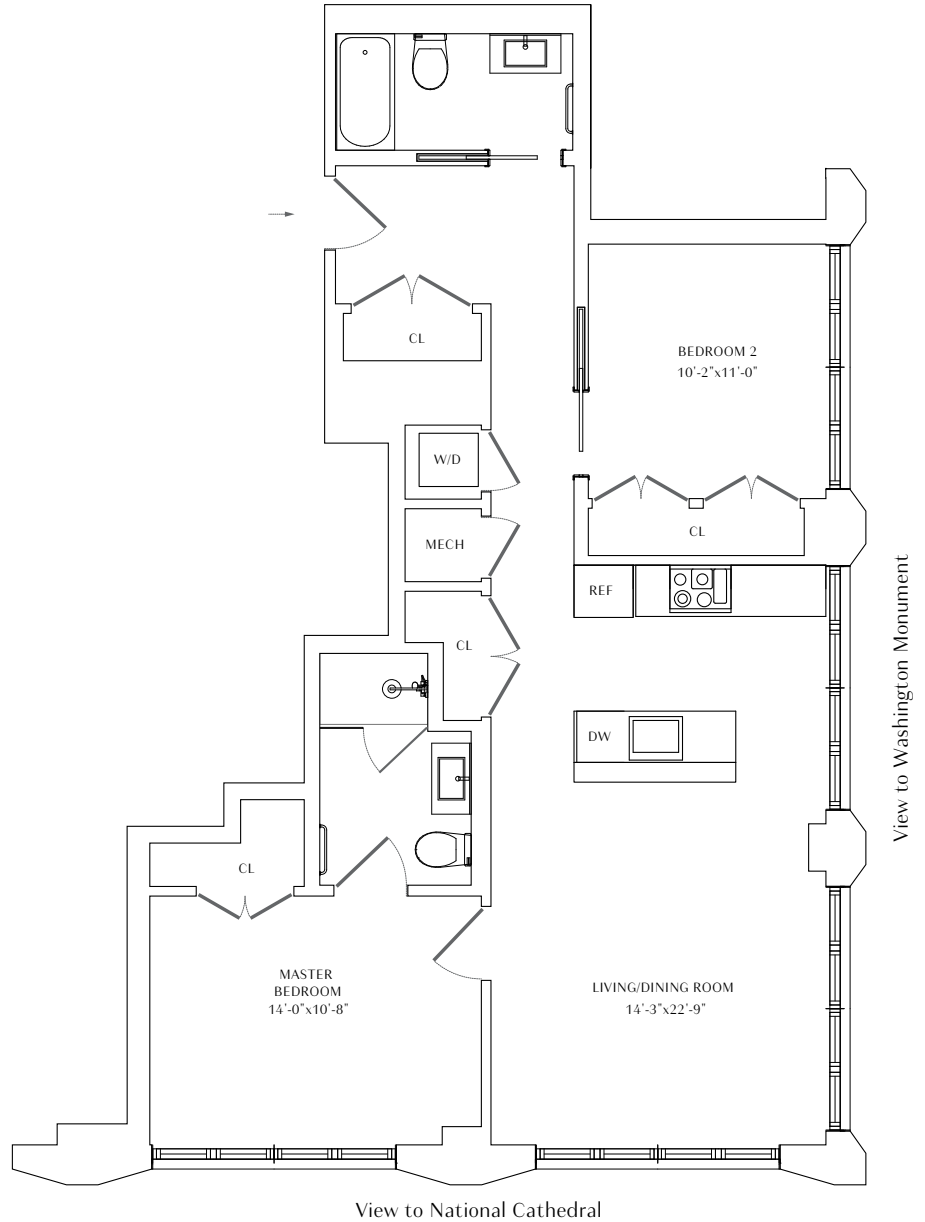

1,016 RESIDENCE SQ. FT.

OUTDOOR SQ. FT.

2 BEDROOM(S)

2 BATHROOM(S)

RENT:

DATE AVAILABLE:

KEY MAP

14TH STREET

UNIT FEATURES

- Annabelle Selldorf design
- Floor to ceiling windows
- Ceiling heights up to 9'6"
- Bluetooth enabled unit access
- Nest thermostats
- Full-size washer and dryer

KITCHEN

- Miele & Bosch panelized appliances
- Scavolini Cabinets from Italy
- Pietra Cardosa Italian counters
- Glassos backsplash

BATHROOM

- Scavolini vanity
- Robern medicine cabinets
- Waterworks fixtures
- Glassos countertops

*Floor plans are artists renderings and are shown for illustration purposes only. All square feet are approximate only.