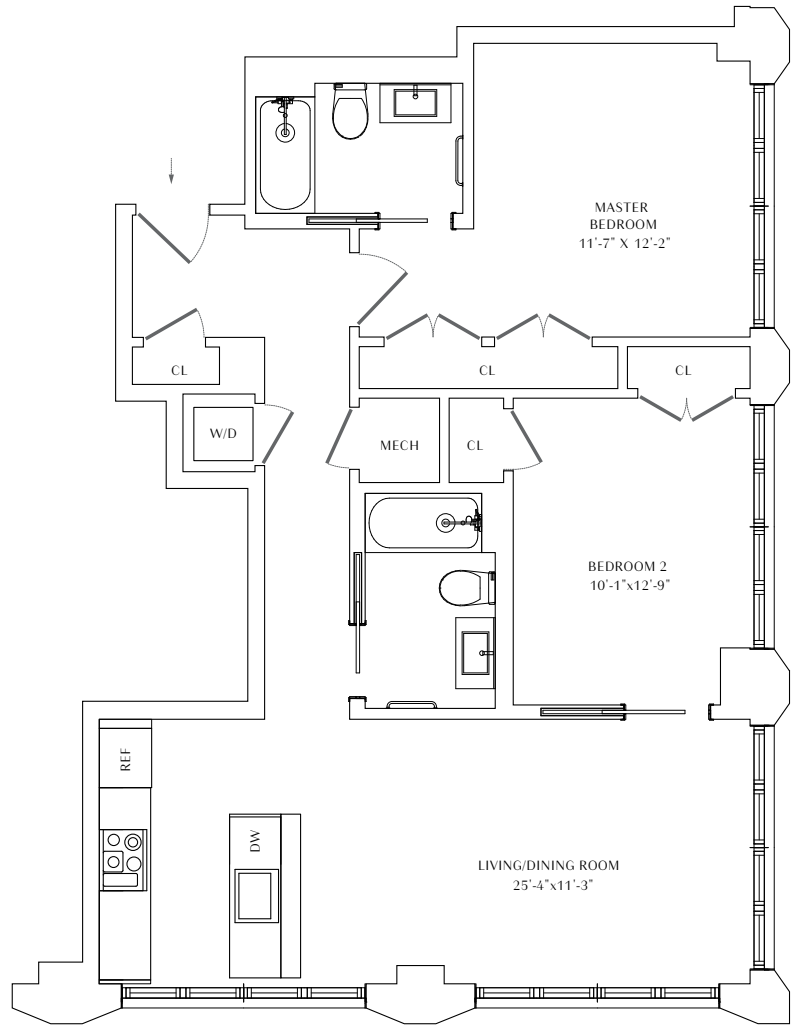

993	RESIDENCE SQ. FT.
	OUTDOOR SQ. FT.
2	BEDROOM(S)
2	BATHROOM(S)
RENT:	
DATE AVAILABLE:	

KEY MAP

14TH STREET

UNIT FEATURES

- Annabelle Selldorf design
- Floor to ceiling windows
- Ceiling heights up to 9'6"
- Bluetooth enabled unit access
- Nest thermostats
- Full-size washer and dryer

View to 14th Street

View to Washington Monument

*Floor plans are artists renderings and are shown for illustration purposes only. All square feet are approximate only.

1357 R STREET, NW
WASHINGTON, D.C. 20009