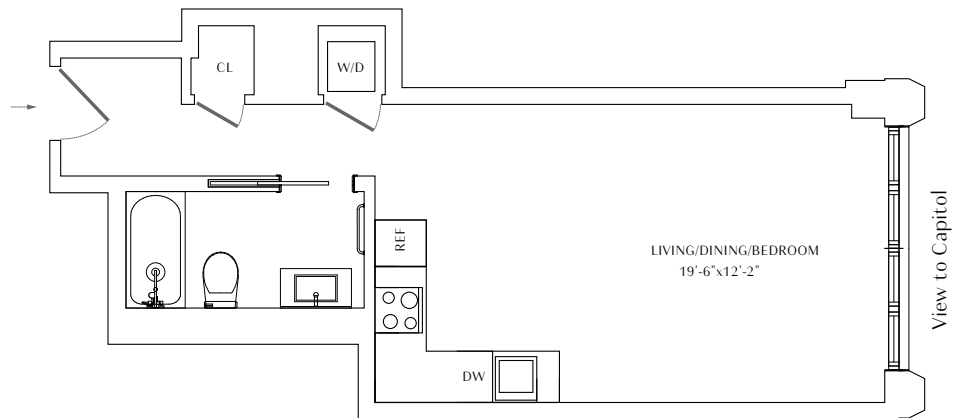

UNIT FEATURES

- Annabelle Selldorf design
- Floor to ceiling windows
- Ceiling heights up to 9'6"
- Bluetooth enabled unit access
- Nest thermostats
- Full-size washer and dryer

KITCHEN

- Miele & Bosch panelized appliances
- Scavolini Cabinets from Italy
- Pietra Cardosa Italian counters
- Glassos backsplash

BATHROOM

- Scavolini vanity
- Robern medicine cabinets
- Waterworks fixtures
- Glassos countertops

*Floor plans are artists renderings and are shown for illustration purposes only. All square feet are approximate only.